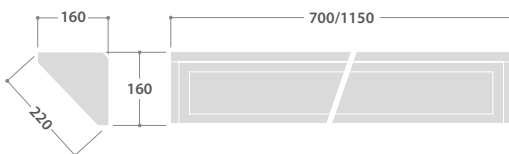

## RANGE

	LED	3000K VERSION	4000K VERSION	LENGTH	APPROX. kg	CIRCUIT	
STANDARD	INDIVIDUAL	35W	<b>SQ 19365</b>	<b>SQ 19367</b>	700mm	7.0	L/A
		72W	<b>SQ 19366</b>	<b>SQ 19368</b>	1150mm	13.0	L/A
STANDARD	CONTINUOUS	35W	<b>SQ 19355</b>	<b>SQ 19357</b>	700mm	7.0	L/A
		72W	<b>SQ 19356</b>	<b>SQ 19358</b>	1150mm	13.0	L/A

## DIMENSIONS