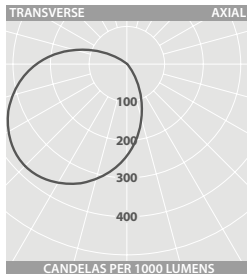

PHOTOMETRIC GUIDE

Luminaire Lumen Output
35W = 3120lm
72W = 6240lm