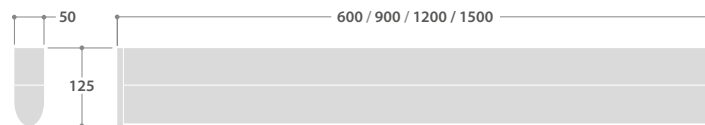

Range

LED	CAT. NO.	NOMINAL SIZE	LUMENS	LL/CW	APPROX. kg
8W	SIGMA60011L	600mm	1184	148	3.0
15W	SIGMA60021L		2140	143	
12W	SIGMA90017L	900mm	1776	154	5.0
23W	SIGMA90032L		3220	140	
16W	SIGMA120023L	1200mm	2369	148	6.0
31W	SIGMA120043L		4310	139	
20W	SIGMA150029L	1500mm	2960	148	7.0
33W	SIGMA150046L		4680	142	
44W	SIGMA150062L		6200	141	

CONTROLS OPTIONS - suffix catalogue number with:
DALI-DIM - DALI dimmable e.g. **SIGMA120023L+DALI-DIM**

EMERGENCY OPTIONS - available on fittings 900mm or longer - suffix catalogue number with:
EM - Standard 3 hour integral / **EM-ST** - Emergency Self-test 3 hour integral / **DALI-EM** - DALI 3 hour integral e.g. **SIGMA120023L+EM**

FOR CONTINUOUS MOUNTING- order joint kits as required
Joint Kit Cat No. - SIGMAJK (includes 2 x joining brackets and 1 x joining diffuser cap) and add suffix **+TW** to luminaire catalogue number
1500mm versions not suitable for continuous mounting

Starter Kit Cat No. - SIGMASTK (includes 2 x end caps and 1 x 1.5m starter lead)
600 and 900mm versions not suitable for continuous mounting

Dimensions