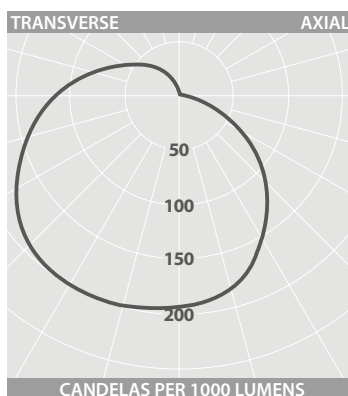

Photometric Guide