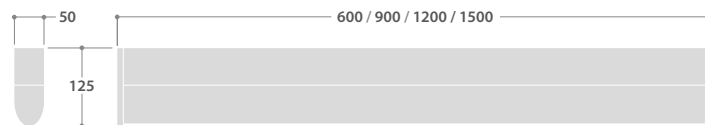

Range

LED	CAT. NO.	NOMINAL SIZE	LUMENS	LL/CW	APPROX. kg
8W	SIGMA60011L	600mm	1184	148	3.0
15W	SIGMA60021L		2140	143	
12W	SIGMA90017L	900mm	1776	154	5.0
23W	SIGMA90032L		3220	140	
16W	SIGMA120023L	1200mm	2369	148	6.0
31W	SIGMA120043L		4310	139	
20W	SIGMA150029L	1500mm	2960	148	7.0
33W	SIGMA150046L		4680	142	
44W	SIGMA150062L		6200	141	

CONTROLS OPTIONS - suffix catalogue number with:

DALI-DIM - DALI dimmable e.g. **SIGMA120023L+DALI-DIM**

EMERGENCY OPTIONS - available on fittings 900mm or longer - suffix catalogue number with:

EM - Standard 3 hour integral / **EM-ST** - Emergency Self-test 3 hour integral / **DALI-EM** - DALI 3 hour integral e.g. **SIGMA120023L+EM**

FOR CONTINUOUS MOUNTING- order joint kits as required

Joint Kit Cat No. - **SIGMAJK** (includes 2 x joining brackets and 1 x joining diffuser cap) and add suffix **+TW** to luminaire catalogue number
600 and 900mm versions not suitable for continuous mounting

Starter Kit Cat No. - **SIGMASTK** (includes 2 x end caps and 1 x 1.5m starter lead)

600 and 900mm versions not suitable for continuous mounting

Dimensions