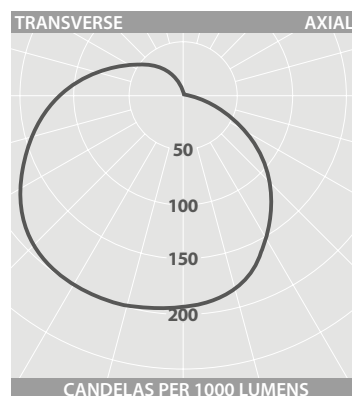

Photometric Guide