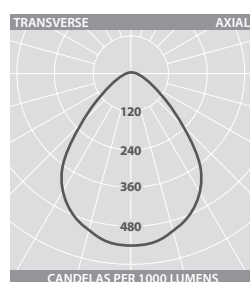

Exposed T as standard - for plasterboard ceiling add suffix '+PB'

Dimensions

Photometric Guide

LG7 ENABLING
 Luminaire Lumen Output 600 x 600
 21W = 2193lm
 36W = 3655lm
 Emergency = 324lm ▲
 Luminaire Lumen Output 1200 x 600
 42W = 4386lm
 72W = 7310lm
 Emergency = 285lm ▲