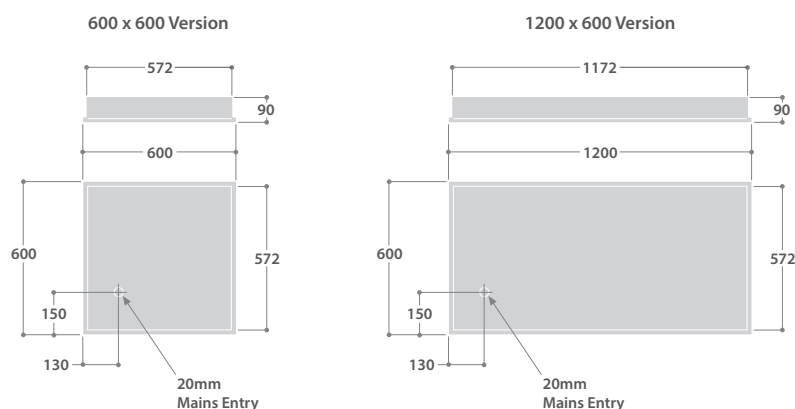

Range

LED	CAT. NO.	NOMINAL SIZE	APPROX. kg
21W	ALPHA2221WLED4S	600mm x 600mm	8.0
36W	ALPHA2236WLED4S		
42W	ALPHA4242WLED4S	1200mm x 600mm	17.0
72W	ALPHA4272WLED4S		

CONTROLS OPTIONS - suffix catalogue number with:
DALI-DIM - DALI dimmable / **SSCAN** - SmartScan e.g. **ALPHA2236WLED4S+DALI-DIM**

EMERGENCY OPTIONS - suffix catalogue number with:
EM - Standard 3 hour integral / **EM-ST** - Emergency Self-test 3 hour integral / **DALI-EM** - DALI 3 hour integral / **SSCAN-EM** - SmartScan 3 hour integral e.g. **ALPHA2236WLED4S+EM**

Exposed T as standard - for plasterboard ceiling add suffix '+PB'

Dimensions