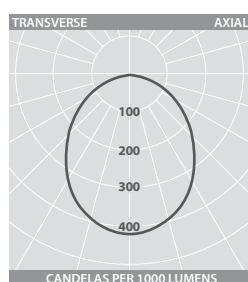

Exposed T as standard - for plasterboard ceiling add suffix '+PB'

Dimensions

Photometric Guide

LG7 ENABLING
 Luminaire Lumen Output 600 x 600
 21W = 2193lm
 36W = 3655lm
 Emergency = 324lm ▲
 Luminaire Lumen Output 1200 x 600
 42W = 4386lm
 72W = 7310lm
 Emergency = 285lm ▲